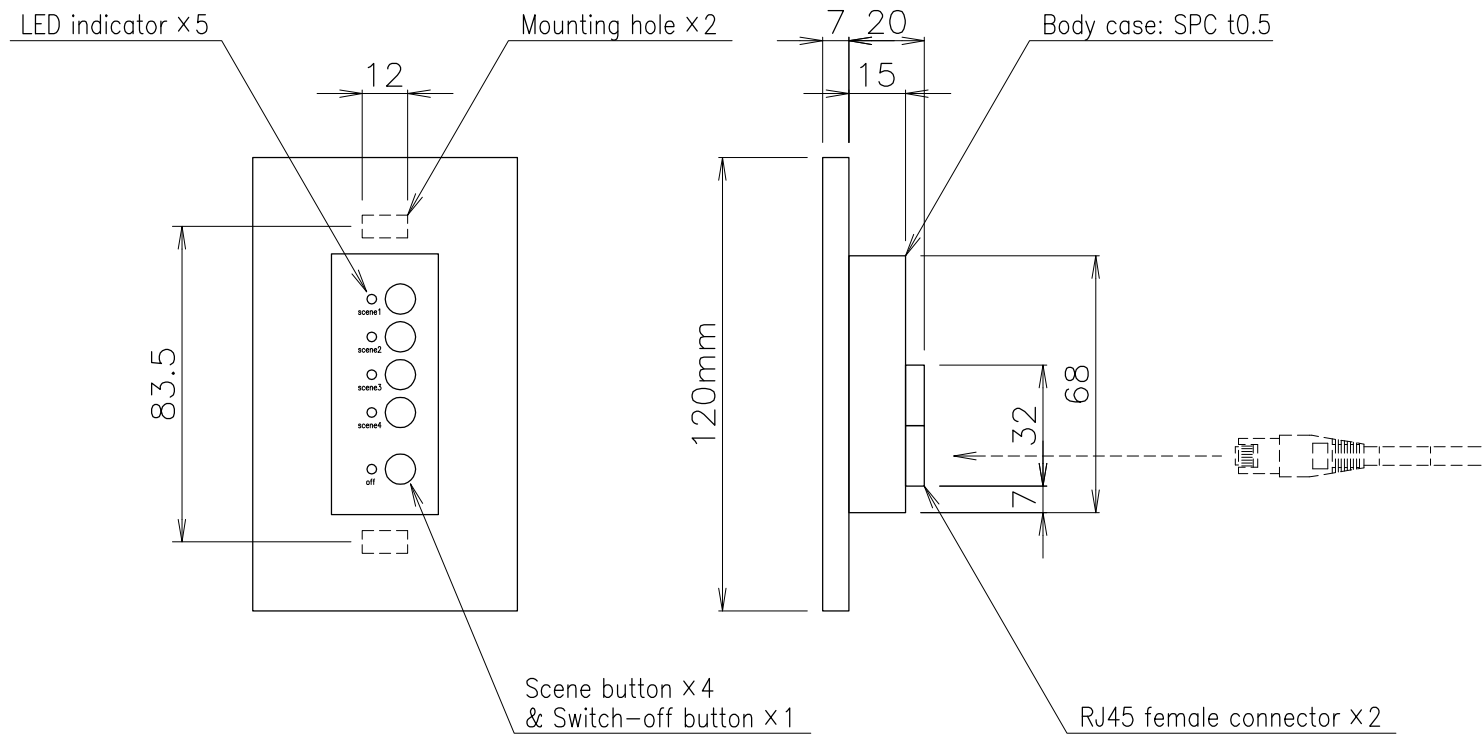

Outline Drawing

Specification

• Mounting	Wall mounted (fits in a single-gang switch box.)
• Finish	Panel: Resin white Plate: White
• Input	Dedicated signal RJ45 terminal (LAN) × 2 (One is a feed terminal.)
• Scene button	4 buttons with LED indicator (Orange)
• Switch-off button	1 button with LED indicator (Green)

備考	6	7	8	9	10	11	部番	部品名	材質	数量	仕上
							1				
							2				Scene Selector 4
訂正							3				
							4				Part No. SC2015
							5				
NO.	重量	Kg	縮尺	1/2	日付	12.12.27 16.06.10	21.09.16	製図	y.fujisawa	検図	e.motoki