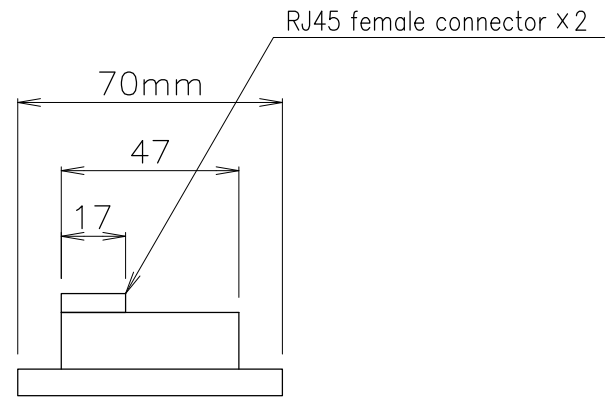

Outline Drawing

Specification

• Mounting	Wall mounted (fits in a single-gang switch box.)
• Finish	Panel: Resin white Plate: White
• Input	Dedicated signal RJ45 terminal (LAN) × 2 (One is a feed terminal.)
• Scene button	4 buttons with LED indicator (Orange)
• Switch-off button	1 button with LED indicator (Green)

備考	6	7	8	9	10	11	部番	部品名	材質	数量	仕上
							1				
							2				Scene Selector 4
訂正							3				
							4				Part No. SC2015
							5				
NO.	重量	Kg	縮尺	1/2	日付	12.12.27 16.06.10	21.09.16	製図	y.fujisawa	検図	e.motoki